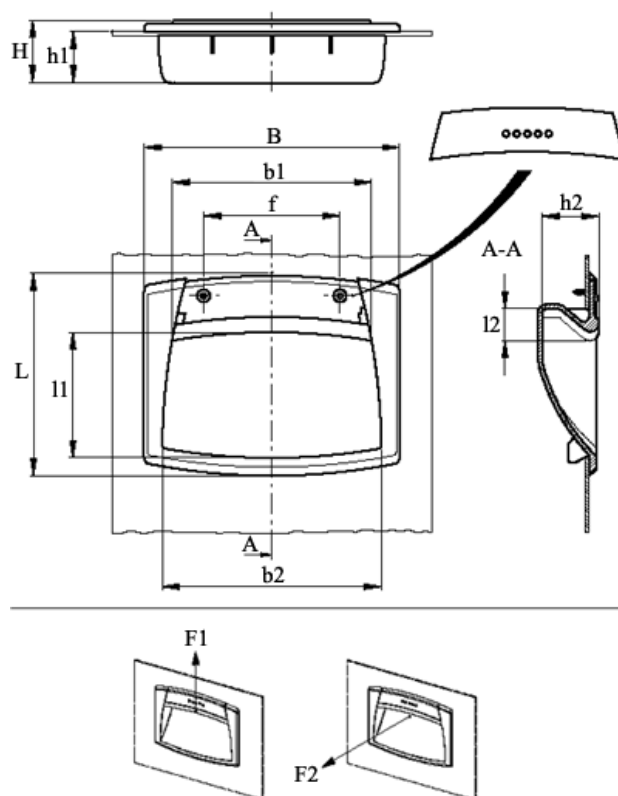

Data Sheet

Article number: 23052611211

Description: E+G Flush pull handle, snap mount.
EPR.120-SH-C1

Measures

B	= 120	h2 = 26.5
b1	= 94	L = 95
b2	= 103	l1 = 58
f	= 64	l2 = 11
F1 (N)	= 1200	
F2 (N)	= 400	
H	= 28.5	
h1	= 24	